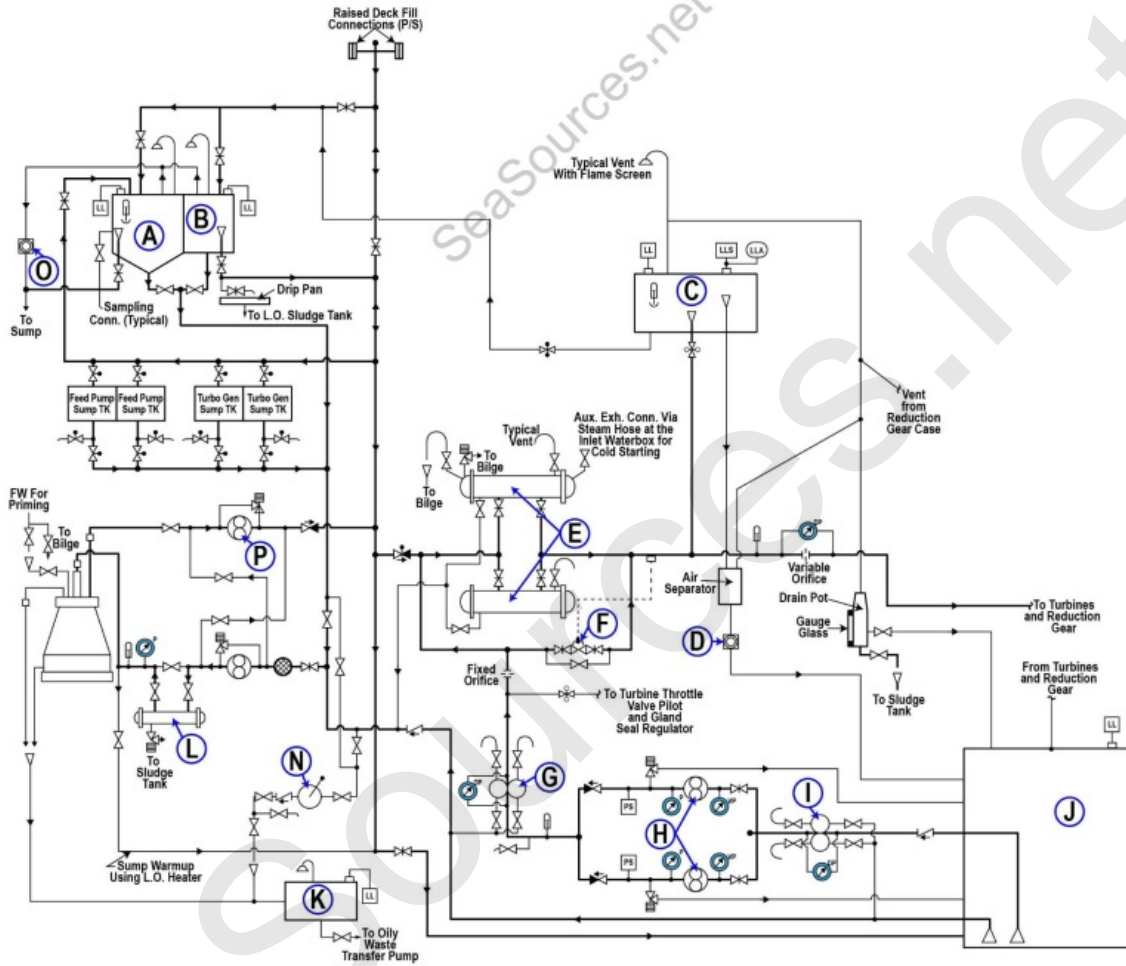

gs0124_wm_092618

This Study Guide Generated For Preview Only.
 Download the complete studyguide Here.
<https://cgexams.seasources.net>

SE-0001

se0001_wm_100118

SE-0003

se0003_wm_080621

SE-0007

se0007wm_100118

SE-0010

se0010_wm_100118

SE-0011

Steam Plant Lubricating-Oil System

se0011_wm_030619

SE-0013

se0013_wm_100118

SE-0014